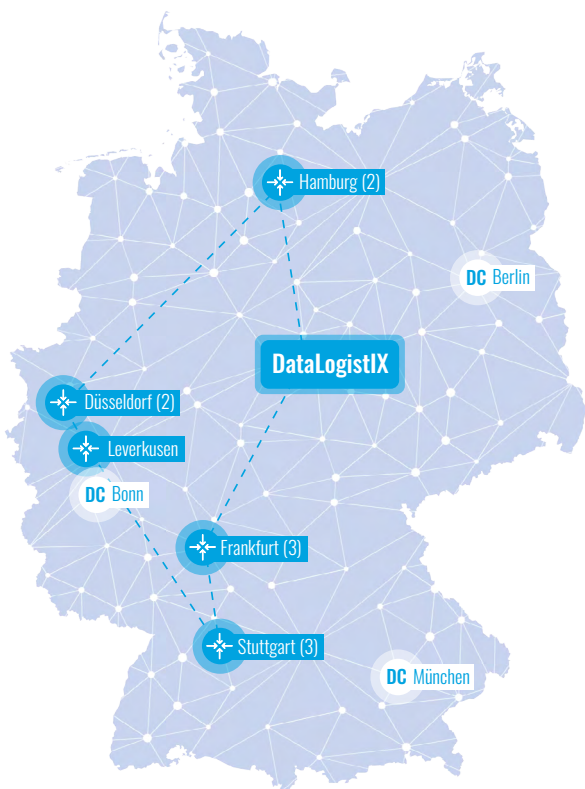

DATA CENTER DUS1

ITENOS stands for more than 30 years of ICT experience. We put our faith exclusively in state-of-the-art technologies, so we always deliver the best solution.

Our data center in Düsseldorf, the capital of North Rhine-Westphalia, offers state-of-the-art IT infrastructure over a total area exceeding 2,000 m². The location is ideal for secure housing, high availability and optimal connection of your servers in colocation areas or in dedicated rooms. Raised floors with a load-bearing capacity of 1000 kg/m², fire-resistant F90 walls and T30 steel safety doors ensure maximum security. The entire data center is monitored around the clock and sends all alarms and technical notifications to the ITENOS service desk in Bonn. The security staff uses a discrete alarm circuit.

DATA CENTER DUS1

Location

- Düsseldorf, metropolitan region Rhine-Ruhr
- More than 2000 m² total area
- Colocation areas and dedicated rooms
- Racks arranged by cold and hot aisles
- Use of a lift truck from ramp to data center is possible
- Service elevator measuring 2.25 m x 2.25 m x 1.98 m (L x W x H) with load capacity of max. 3000 kg
- Separation of coarse and fine technologies (power supply and air conditioning have their own rooms)